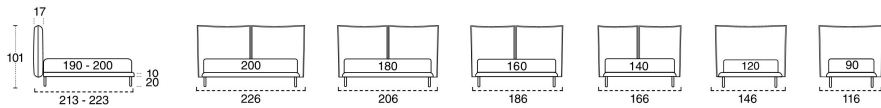

AEDE STANDARD/SOFT H.10 CM

PIEDINI PER GIROLETTO H 10 CM / FEET FOR BED FRAME H 10 / PIED POUR CADRE H 10 CM

STANDARD CM. 20

LEGGNO WOOD/BOIS BLACK

FINITURA OPTIONAL

BIANCO NATURALE

OPTIONAL A CM. 20

LEGGNO WOOD/BOIS BLACK BIANCO NATURALE

B CM. 20

LEGGNO WOOD/BOIS BLACK BIANCO NATURALE

C CM. 20

METALLO METAL BLACK

D CM. 20

METALLO METAL BLACK CROMO

E CM. 20

PLEXIGLASS

FINITURA RAL

SUPPLEMENTARE PER TUTTI I PIEDI
OPTIONAL FOR ALL FEET
OPTIONAL POUR TOUS LES PIEDS