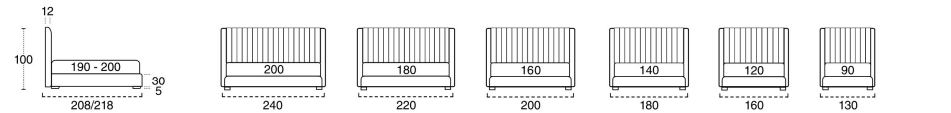

DAFNE COVER/SLIM H.30 CM

PIEDINI PER GIROLETTO H 30 CM / FEET FOR BED FRAME H 30 / PIED POUR CADRE H 30 CM

STANDARD CM. 5	FINITURA OPTIONAL	OPTIONAL N CM. 5	P CM. 5	L CM. 10	M CM. 10	FINITURA RAL
LEGNO WOOD/BOIS BLACK	BIANCO NATURALE	LEGNO WOOD/BOIS BLACK BIANCO NATURALE	METALLO/METAL BLACK CROMO	METALLO/METAL GRIGIO	LEGNO WOOD/BOIS BLACK BIANCO NATURALE	SUPPLEMENTARE PER TUTTI I PIEDI OPTIONAL FOR ALL FEET OPTIONAL POUR TOUS LES PIEDS