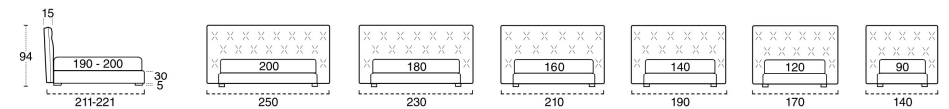

GEA H. 30 CM

PIEDINI PER GIROLETTO H 30 CM / FEET FOR BED FRAME H 30 / PIED POUR CADRE H 30 CM

STANDARD CM. 5	FINITURA OPTIONAL	OPTIONAL N CM. 5	P CM. 5	L CM. 10	M CM. 10	FINITURA RAL SUPPLEMENTARE PER TUTTI I PIEDI OPTIONAL FOR ALL FEET OPTIONAL POUR TOUS LES PIEDS
LEGNO WOOD BOIS BLACK	BIANCO NATURALE	LEGNO WOOD BOIS BLACK BIANCO NATURALE	METALLO METAL BLACK CROMO	METALLO METAL GRIGIO	LEGNO WOOD BOIS BLACK BIANCO NATURALE