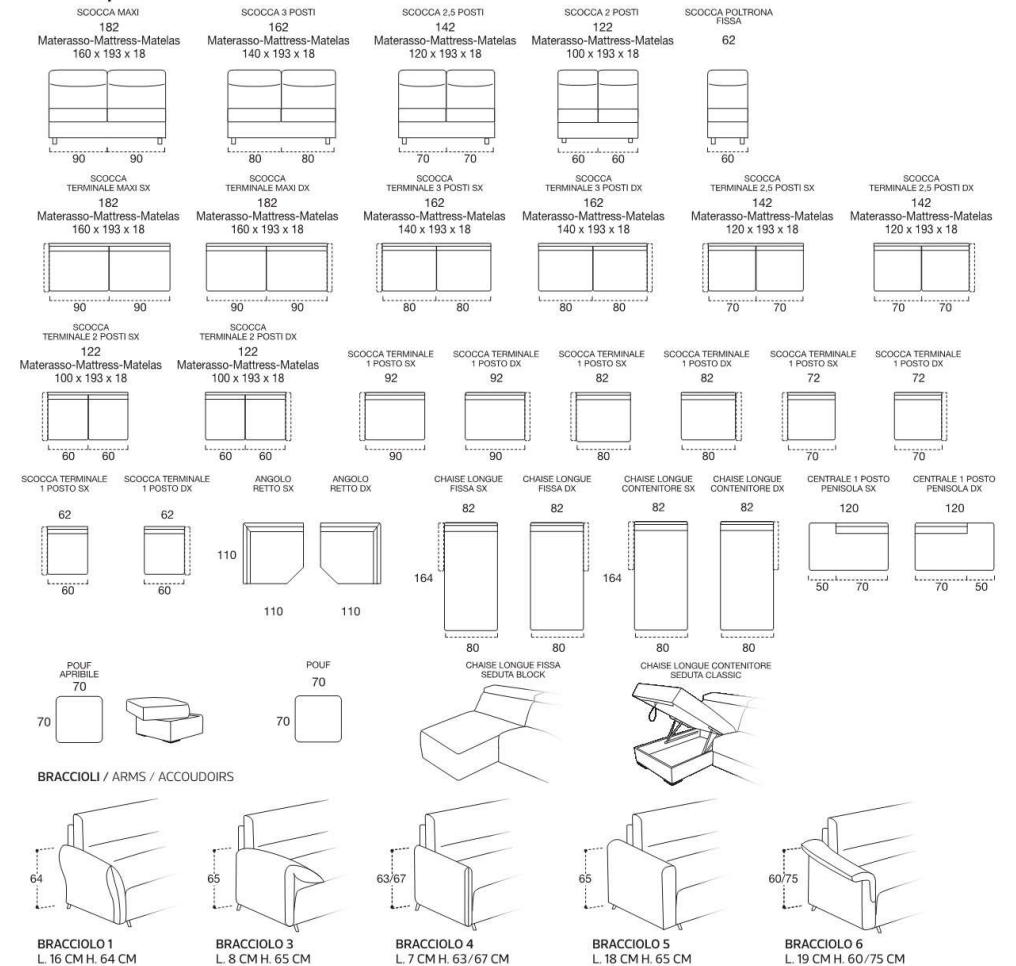

STANDARD MATTRESS Dual comfort H 18 cm in Naturalgreen/Waterfoam polyurethane foam density 40/30kg/m³, cover made with a top layer of silk fabric and double piping, removable covering.

OPTIONAL MATTRESS H 18 cm Memory in polyurethane foam density 40kg/m³+Memory 50kg/m³, cover made with a top layer of silk fabric and double piping, removable covering.

OPTIONAL Memory foam mattress, roller kit.

Modèle disponible avec sommier métallique avec matelas de 18 cm d' hauteur.

STRUCTURE bois, panneaux en particules avec assemblage colle et agrafes.

SUSPENSION ASSISE ET DOSSIER sangles élastiques.

MOUSSE ASSISE mousse en polyuréthane expansé densité 35 kg/m³.

DOSSIER Smart rembourrage en polyuréthane expansé densité 18kg/m³ et fibres acryliques

DOSSIER Confort rembourrage en flocon.

DOSSIER Move rembourrage en polyuréthane expansé densité 18kg/m³ et fibres acryliques, dossier avec mouvement indépendant.

REVETEMENT complètement déhoussable dans la version en tissu; déhoussable seulement les assises dans la version en cuir.

MATELAS STANDARD Dual comfort H 18 Naturalgreen/Waterfoam polyuréthane densité 40/30kg/m³, revêtement complètement en soie avec double entourer, déhoussable.

MATELAS OPTIONAL mousse a Mémoire H 18 cm polyuréthane densité 40kg/m³+Mémoire 50kg/m³, revêtement complètement en soie avec double entourer, déhoussable

Bormio smart

ACCESSORI OPTIONAL / OPTIONALS / ACCESSOIRES EN OPTION

TIPOLOGIA SEDUTA / TYPE OF SEAT / ASSISES DISPONIBLES

ROLLER

CLASSIC

BLOCK