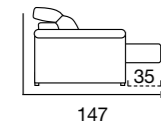

**MECCANISMO SLIDE
MANUALE**
MANUAL SLIDE

**MECCANISMO SLIDE
ELETTRICA**
ELECTRICAL SLIDE

COMANDO MECCANISMI ELETTRICI
COMANDO MECCANISMI ELETTRICI

**STANDARD
PULSANTIERA TOUCH SUL
FIANCO DELLA SEDUTA**
TOUCH CONTROL ON THE
SIDE OF THE SEAT

**OPTIONAL
TELECOMANDO
WIRELESS
(FINO A 2 MECCANISMI)**
REMOTE CONTROLLER
WIRELESS
(UP TO 2 MECHANISMS)

**OPTIONAL
CONTROLLO
TRAMITE APP
(PER SINGOLO MECCANISMO)**
REMOTE CONTROL
THROUGH APP
(FOR SINGLE MECHANISM)

BATTERIA RICARICABILE
SLIDE OPTIONAL
(alimenta fino a 2 meccanismi)
RECHARGEABLE
BATTERY OPTIONAL
(supplies up to 2 mechanisms)

PIEDE STANDARD
STANDARD FOOT