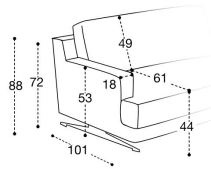

DONATELLO

DONATO

STRUTTURA VERO LEGNO
REAL WOOD STRUCTURE

PELLE / LEATHER

TESSUTO / FABRIC

TOP

FINITURA PIEDE STANDARD
STANDARD FOOT FINISHING

METALLO
BLACK OPACO
H.14,5 cm

FINITURE OPTIONAL
OPTIONAL FINISHINGS

INOX LUCIDO

INOX SATINATO

CHAMPAGNE
SATINATO

RAL
LUCIDO/OPACO

REGULAR

PIEDE A SCOMPARSA
HIDDEN FOOT

DIVANO
SOFA

TERMINALE SX/DX
LHF/RHF SOFA

CHAISE LONGUE SX/DX
LHF/RHF CHAISE LONGUE

CENTRALE 2 POSTI/PENISOLA

CENTRALE 2 POSTI/PENISOLA

CENTRALE 2 POSTI/PENISOLA

CENTRALE 1 POSTO/PENISOLA

CENTRALE 1 POSTO/PENISOLA

CENTRALE 1 POSTO/PENISOLA

ANGOLO PENISOLA

ANGOLO COMFORT

ANGOLO TERMINALE

ANGOLO

POUF
FOOTSTOOL