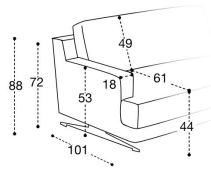

DONATELLO

DONATO

STRUTTURA VERO LEGNO
REAL WOOD STRUCTURE

PELLE / LEATHER

TESSUTO / FABRIC

TOP

FINITURA PIEDE STANDARD
STANDARD FOOT FINISHING

METALLO
BLACK OPACO
H. 14,5 cm

FINITURE OPTIONAL
OPTIONAL FINISHINGS

INOX LUCIDO

INOX SATINATO

CHAMPAGNE SATINATO

RAL LUCIDO/OPACO

REGULAR

PIEDE A SCOMPARSA
HIDDEN FOOT

DIVANO
SOFA

TERMINALE SX/DX
LHF/RHF SOFA

CHAISE LONGUE SX/DX
LHF/RHF CHAISE LONGUE

CENTRALE 2 POSTI/PENISOLA

CENTRALE 2 POSTI/PENISOLA

CENTRALE 2 POSTI/PENISOLA

CENTRALE 1 POSTO/PENISOLA

CENTRALE 1 POSTO/PENISOLA

CENTRALE 1 POSTO/PENISOLA

ANGOLO PENISOLA

ANGOLO COMFORT

ANGOLO TERMINALE

ANGOLO

POUF
FOOTSTOOL