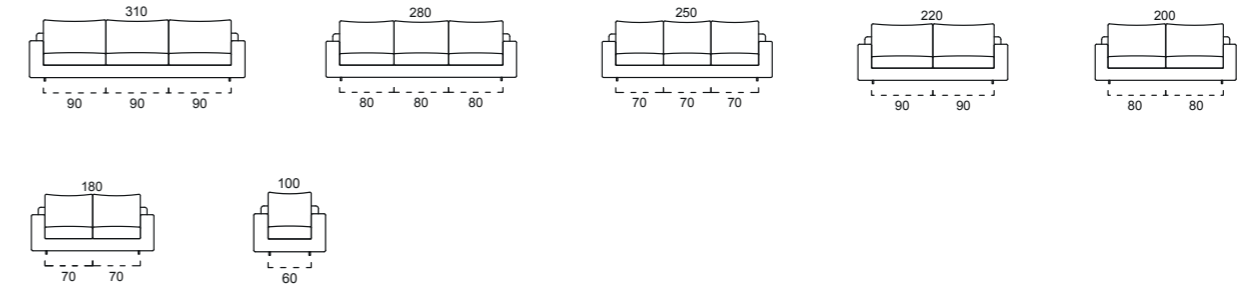

STRUTTURA VERO LEGNO
REAL WOOD STRUCTURE

SPALLIERA IN PIUMA
BACK CUSHION IN FEATHER

CUSCINO SEDUTA IN
POLIURETANO ESPANSO
GREEN FOAM DENSITÀ
35 KG/M3 RIVESTITA
IN CLIMASOFT. SITTING
CUSHION POLYURETHANE
GREEN FOAM DENSITY 35
KG/M3 COVERED WITH
CLIMASOFT

PELLE / LEATHER

CUSCINI DI SEDUTA
SFODERABILI
REMOVABLE UPHOLSTERY
FOR SITTING CUSHIONS

TESSUTO / FABRIC

COMPLETAMENTE SFODERABILE
FULLY REMOVABLE COVERING

PIEDE A SCOMPARSA
HIDDEN FOOT

DIVANO
SOFA