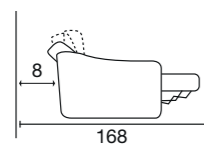

FIRENZE

STRUTTURA VERO LEGNO
REAL WOOD STRUCTURE

CUSCINO SPALLIERA
IN POLIURETANO ESPANSO
GREEN FOAM
DENSITÀ 24 KG/M3
RIVESTITA IN CLIMASOFT
BACK CUSHION:
POLYURETHANE GREEN
FOAM DENSITY 24 KG/M3
COVERED WITH CLIMASOFT

CUSCINO SEDUTA
IN POLIURETANO ESPANSO
GREEN FOAM DENSITÀ
35 KG/M3 RIVESTITA
IN CLIMASOFT. SITTING
CUSHION: POLYURETHANE
GREEN FOAM DENSITY 35
KG/M3 COVERED WITH
CLIMASOFT

SPALLIERA SFODERABILE
REMOVABLE UPHOLSTERY
FOR BACK CUSHIONS

COMPLETAMENTE SFODERABILE
FULLY REMOVABLE COVERING

PELLE / LEATHER

TESSUTO / FABRIC

RELAX OPTIONAL

MECCANISMO RELAX ELETTRICO EVO
EVO RECLINING MECHANISM

POGGIATESTA OPTIONAL

MECCANISMO POGGIATESTA
ELETTRICO
ELECTRIC HEADREST
MECHANISM

COMANDO MECCANISMI ELETTRICI
COMANDO MECCANISMI ELETTRICI

STANDARD
PULSANTIERA TOUCH SUL
FIANCO DELLA SEDUTA
TOUCH CONTROL ON THE
SIDE OF THE SEAT

OPTIONAL
TELECOMANDO
WIRELESS
(FINO A 2 MECCANISMI)
REMOTE CONTROLLER
WIRELESS
(UP TO 2 MECHANISMS)

OPTIONAL
CONTROLLO
TRAMITE APP
(PER SINGOLO MECCANISMO)
REMOTE CONTROL
THROUGH APP
(FOR SINGLE MECHANISM)

BATTERIA RICARICABILE

SLIDE OPTIONAL
(alimenta fino a 2 meccanismi)
RECHARGEABLE
BATTERY OPTIONAL
(supplies up to 2 mechanisms)

PIEDE STANDARD
STANDARD FOOT

TITANIO LUCIDO
H 10 cm

FINITURE OPTIONAL
OPTIONAL FINISHINGS

INOX LUCIDO

INOX SATINATO

CHAMPAGNE
SATINATO

RAL
LUCIDO/OPACO

FINITURE E/O PIEDI OPTIONAL NECESSITANO DI ULTERIORI DUE SETTIMANE DI PRODUZIONE
OPTIONAL FEET AND FINISHINGS NEED TWO WEEKS PRODUCTION MORE THAN STANDARDS

B1

B1: 27

B2

B2: 30

B3

B3: 16

BRACCIOLI A SCELTA INCLUSI NEL PREZZO
ARM INCLUDED IN THE PRICE

SCocca DIVANO
SOFA

SCocca TERMINALE SX/DX
LHF/RHF SOFA

SCocca CENTRALE
CENTRAL ELEMENT

SCocca CHAISE LONGUE SX/DX
LHF/RHF CHAISE LONGUE