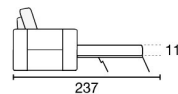

LETTO OPTIONAL / BED OPTIONAL

B1