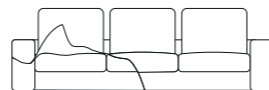

COMPLETAMENTE SFODERABILE
FULLY REMOVABLE COVERING

PELLE / LEATHER

TESSUTO / FABRIC

FINITURA PIEDE STANDARD
STANDARD FOOT FINISHING