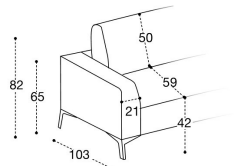

FINITURA PIEDE STANDARD
STANDARD FOOT FINISHING

TITANIO LUCIDO
H. 15,5 cm

FINITURE OPTIONAL
OPTIONAL FINISHINGS

INOX LUCIDO

INOX SATINATO

**CHAMPAGNE
SATINATO**

**RAL
LUCIDO/OPACO**